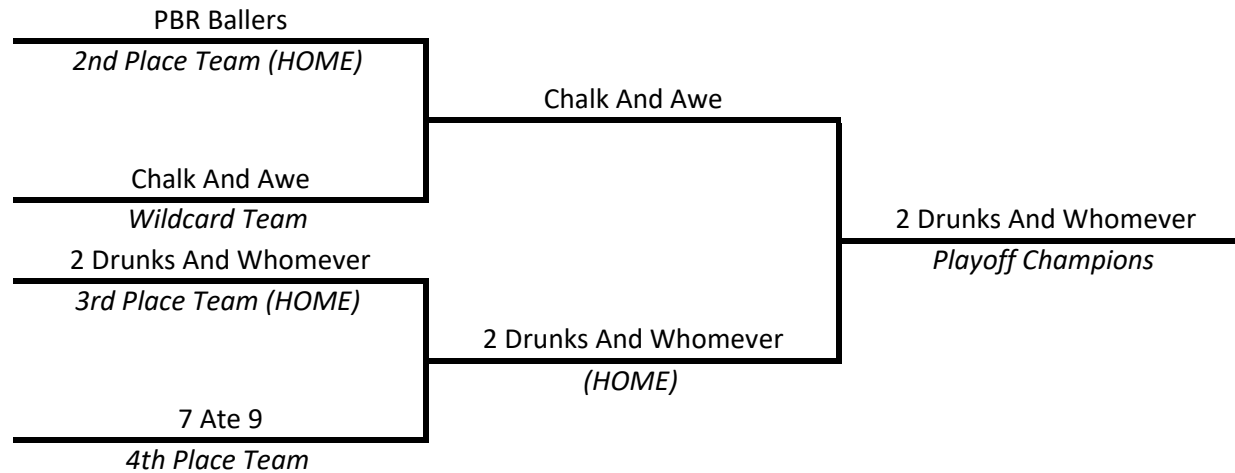

★ PLAYOFFS ★

SILVER TIER

Divisions Of 9 To 13 Teams

**Division Champions (First Place At The End Of The Session) AND
Playoff Champions Advance To The \$75,000 World Qualifier Tournament**

Division Champions: Gotcha